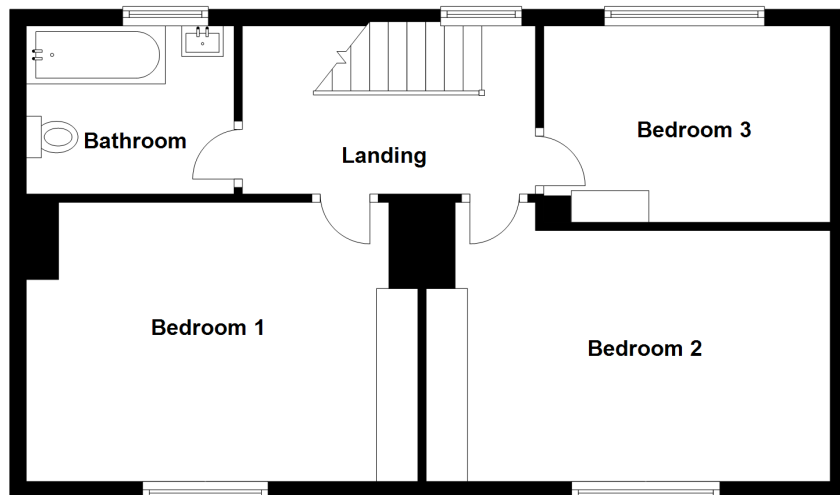

## Ground Floor

Approx. 49.3 sq. metres (530.7 sq. feet)

## First Floor

Approx. 53.0 sq. metres (570.3 sq. feet)

Total area: approx. 102.3 sq. metres (1100.9 sq. feet)

For illustrative purposes only. Not to scale. Whilst every effort has been made to ensure the accuracy of the floor plan all measurements are approximate and no responsibility is taken for any error, omission or measurement. Plan produced using PlanUp.