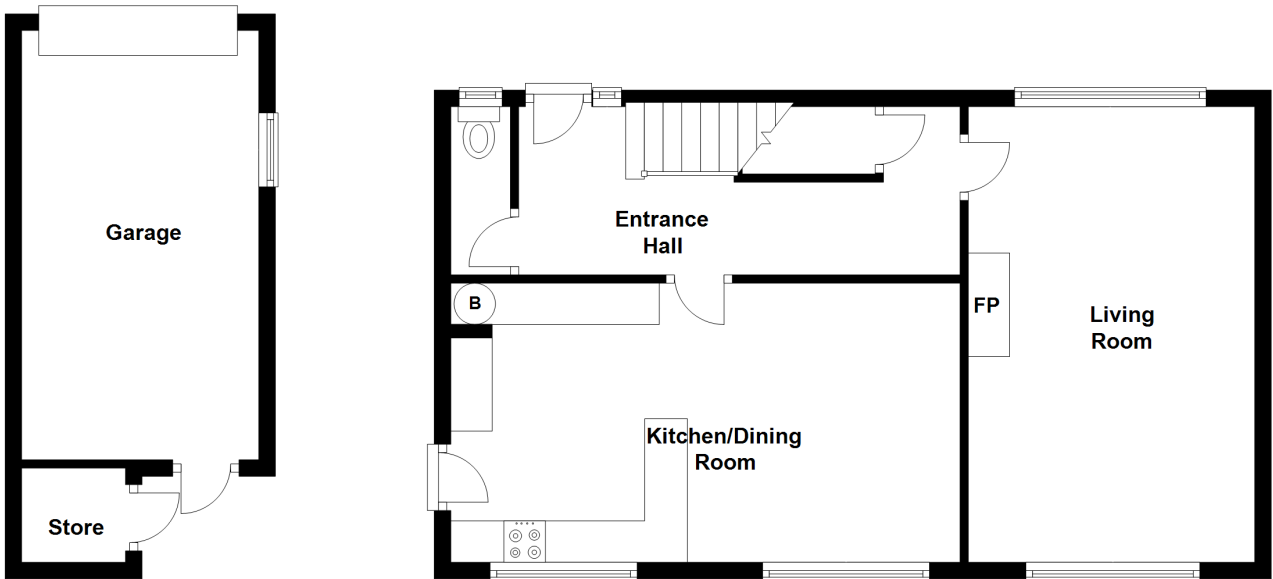

## Ground Floor

Approx. 49.3 sq. metres (530.7 sq. feet)

## First Floor

Approx. 53.0 sq. metres (570.3 sq. feet)

Total area: approx. 102.3 sq. metres (1100.9 sq. feet)

For illustrative purposes only. Not to scale. Whilst every effort has been made to ensure the accuracy of the floor plan all measurements are approximate and no responsibility is taken for any error, omission or measurement. Plan produced using PlanUp.